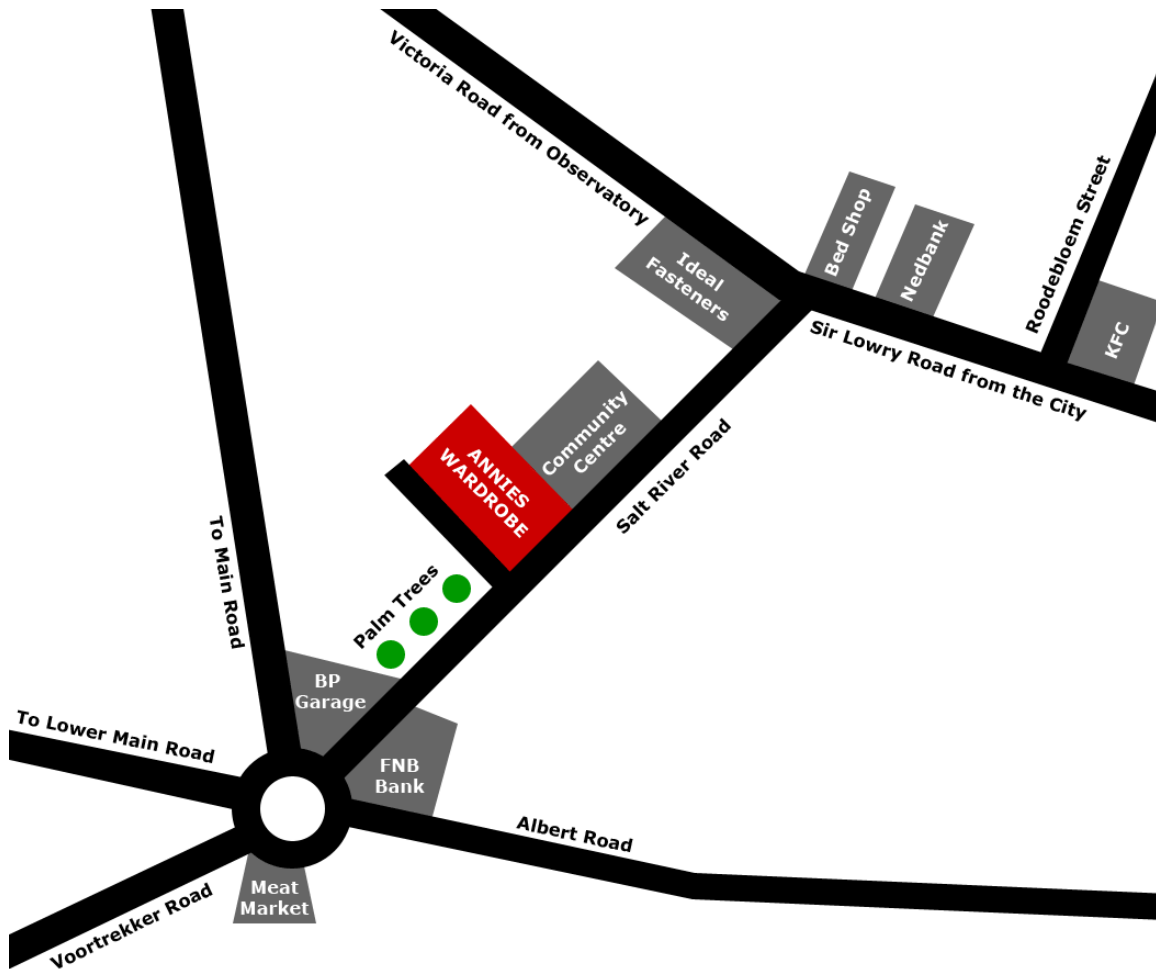

Map of Annie's Wardrobe

ANNIES WARDROBE

39 Salt River Road, Corner of Kremer & Salt River, Salt River, Cape Town, South Africa

DIRECTIONS

From Albert Road:

Albert Road - take 4th exit at Salt River circle, between BP Garage and the FNB Bank.

From Victoria Road:

From Victoria/Main Road take a left/right (Left coming from the city's side & Right if you are coming from Observatory) into Salt River Road. (Flash Fasteners is on the corner of Salt river & Victoria Roads)

From the Eastern Boulevard:

Take the Roodebloem Turn-off.
Proceed down to Main Road/Victoria Road.
Turn right on Main Road/Victoria Road
Turn Left at traffic light with Flash Fasteners on the corner of Victoria & Salt River Roads.